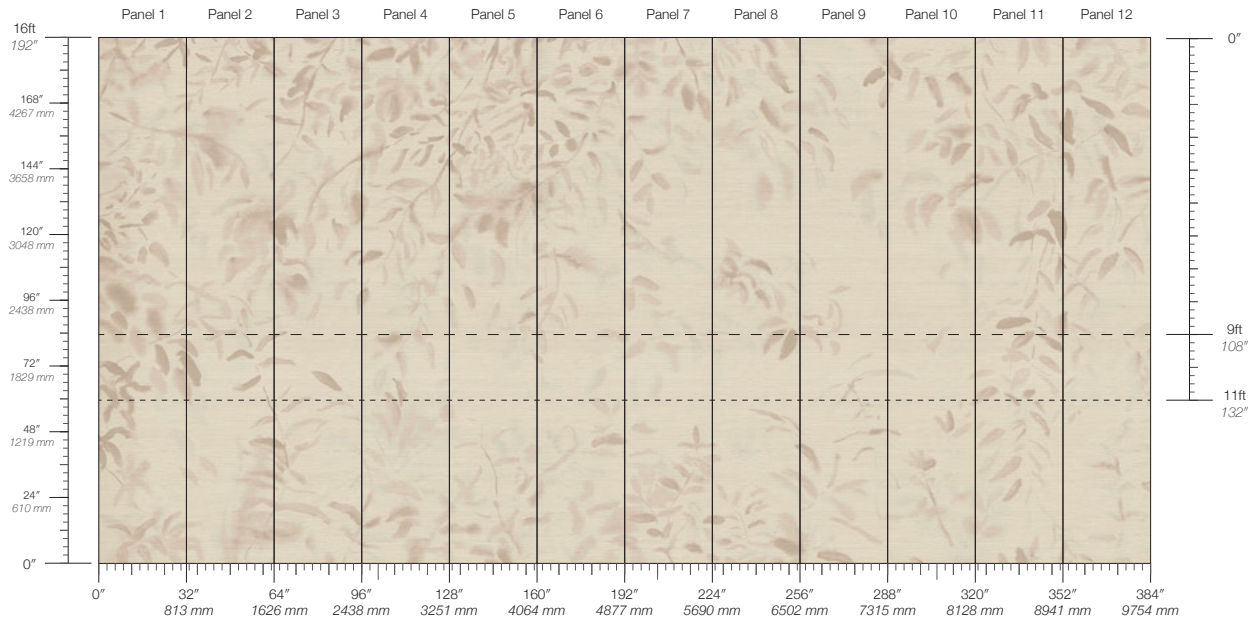

Prima Blur

Suitable for residential and commercial projects

COLOR

Blur

REPEAT

Non-repeating

DETAILS

Custom options available

DISCLAIMER

Refer to our website to see the full mural artwork. Color and shade will vary by lot. Visible panel seam. Reference the physical sample for color and texture. Panel maps represent mural artwork only.

ITEM

8802

STOCK

Made to order

MAINTENANCE

Water-based cleanser

CONTENT

Grasscloth

LEAD TIME

4 weeks to print

ENVIRONMENTAL

PVC Free

PANEL WIDTH

32" / 813 mm trimmed

MINIMUM

1 panel

SPECS

Natural Grasscloth

PANEL HEIGHT

108" / 2743 mm base
132" / 3353 mm standard
192" / 4877 mm extended

PRICE

Available upon request

TESTING

ASTM E84 Adhered Class A

ORIGIN

USA